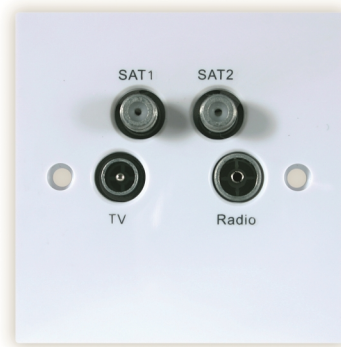

TV/Radio/Sat/Return

Art. Number 304109

- Quad (TV/Radio/Sat/Return)
- Fully screened
- UK style front plate
- Die-cast housing
- DAB compatible

Technical Specifications

ORDER INFORMATION

EAN Number 5702663041097

RETURN LOSS

Return Loss IN | dB <1.0 dB

OPERATIONAL

DC Passthrough SAT Yes

CONNECTORS

Connector IN-OUT Spring Clamp Termination
Connector FM IEC-female
Connector TV IEC-male

Technical Specifications

MECHANICAL

Colour	White
Product Height mm	86 mm
Product Width mm	86 mm
Product Depth mm	37 mm
Packaging Height m	0.455 m
Packaging Width m	0.260 m
Packaging Depth m	0.505 m
Packaging Volume m3	0.060 m3
Net Weight kg	0.127 kg
Tara Weight kg	0.038 kg
Total Weight kg	0.165 kg
Remarks	Screened Die-Cast Housing Return port can also be used as SAT 2 port.